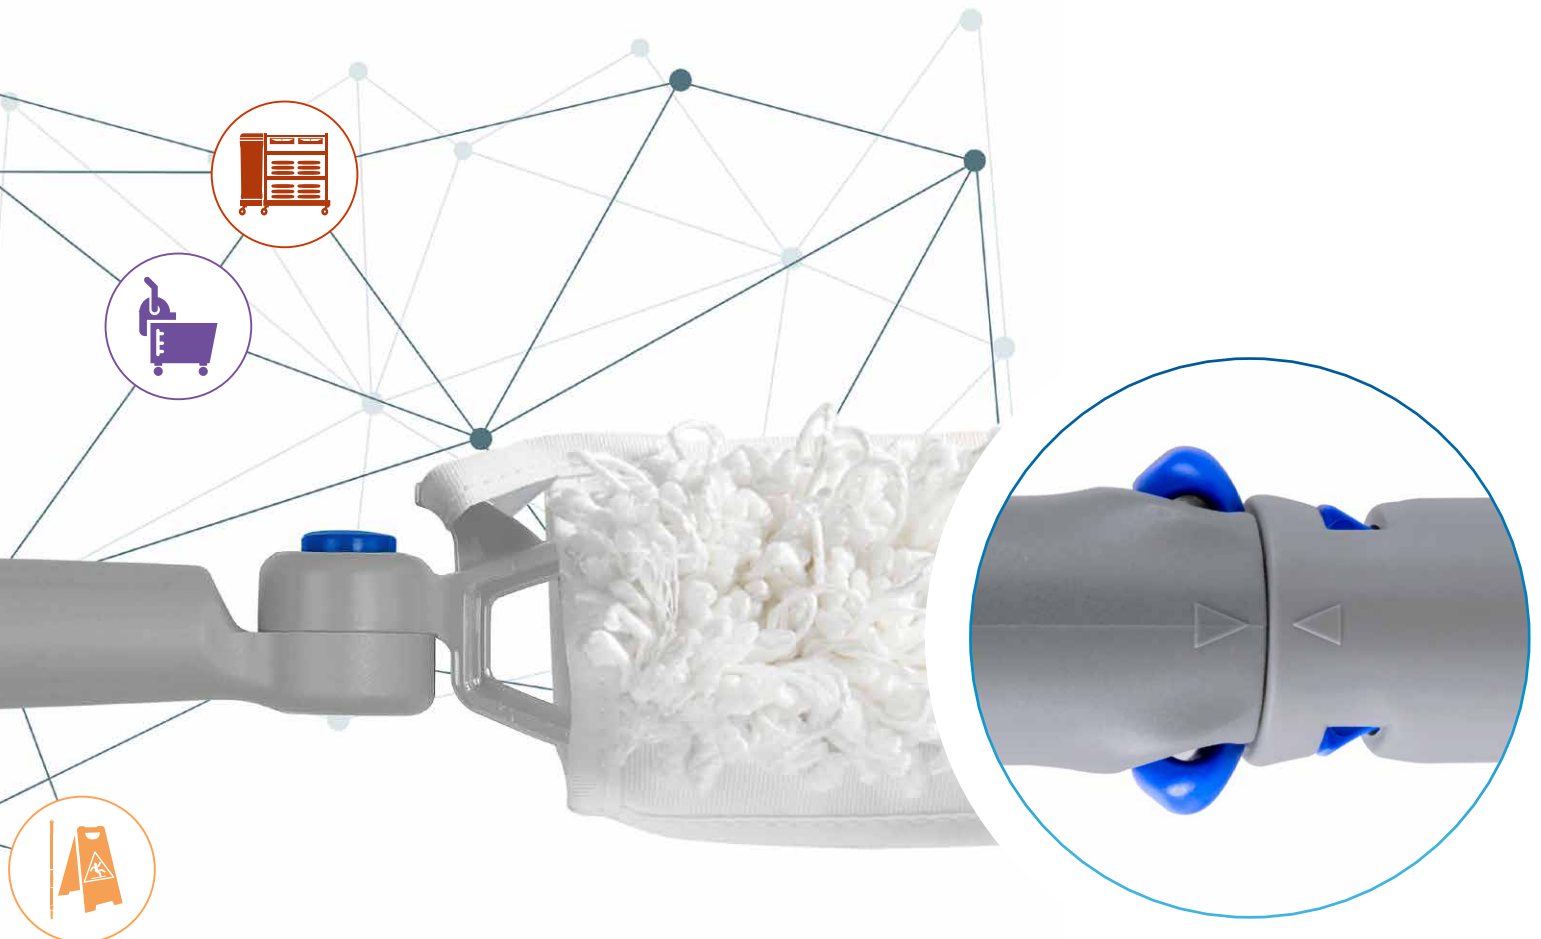

UNI-CONNECT

BETTER TOGETHER

SCARICA IL CATALOGO
DOWNLOAD PDF