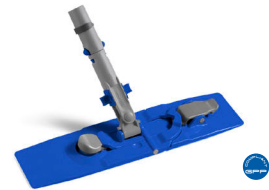

UNIKO - foldable plastic mop holder with mop fixing clip, Uni-Connect fitting and cone and Lock System

0000TD1820AU 40x11 cm