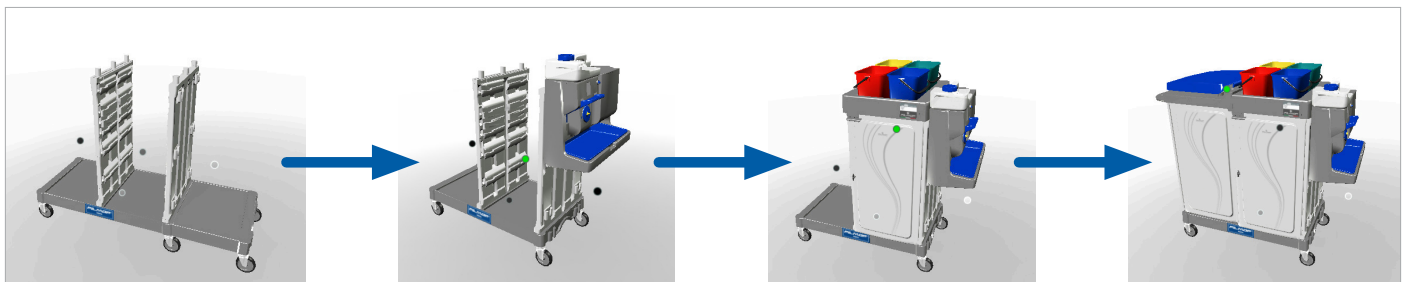

WITH ALPHA CONFIGURATOR YOU CAN CREATE YOUR IDEAL TROLLEY

Do you think all the trolleys for professional cleaning are the same? You can finally create your ideal trolley with **Alpha Configurator**, the innovative application developed by Filmop International for distributors, cleaning companies and cleaning operators.

Just a few simple clicks and you can create your custom-made multipurpose trolley for the professional cleaning of environments according to your specific needs. Enjoy and choose among compartments, washing systems, doors, colours and accessories.

Alpha Configurator software is available both for **PC** and for mobile devices: **iPad** and **Tablet**.

- **DISCOVER** the endless combinations and the wide range of accessories available to fulfil all your needs for a customized product
- **SAVE** and **SEND** us your projects: you will get any support and our best quotations for the requested versions
- **CHANGE, SHARE** and **STORE** your configurations
- **ASSOCIATE** your purchase price list to give your sales force a complete and always updated instrument
- **CHECK** your configurations complete with your purchasing net prices
- **MANAGE** easily your sales price lists using any desired mark-up thanks to the new online platform