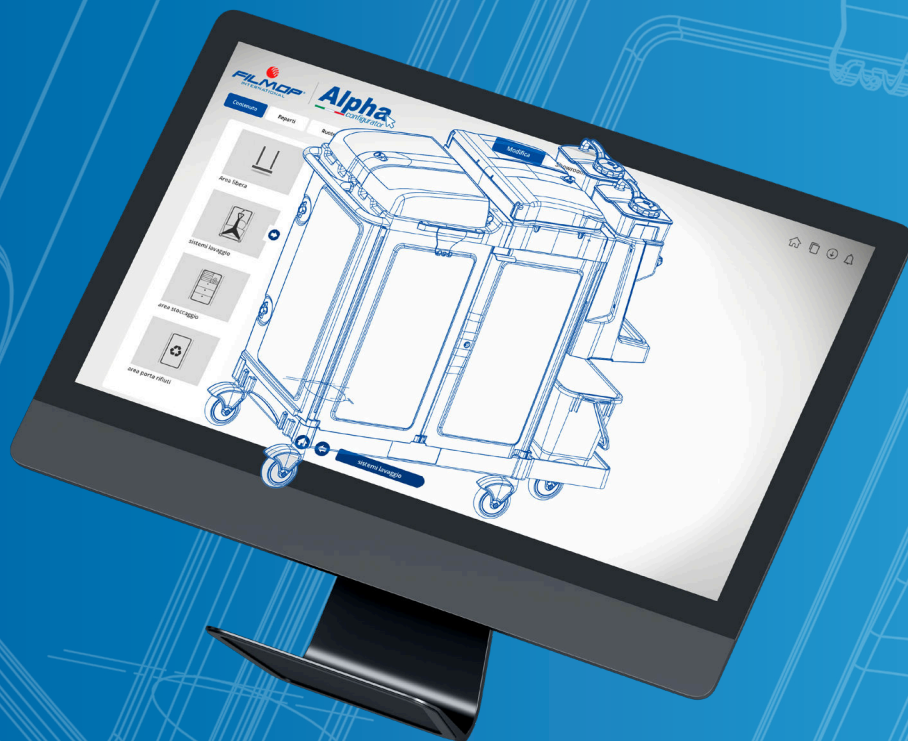

Catalogues

General Catalogue

Technical Catalogue

Web site

Videos

Alpha Configurator app

CREATE YOUR IDEAL TROLLEY WITH
FILMOP CONFIGURATOR

Alpha
configurator 

WITH ALPHA CONFIGURATOR YOU CAN CREATE YOUR IDEAL TROLLEY

Do you think all the trolleys for professional cleaning are the same? You can finally create your ideal trolley with **Alpha Configurator**, the innovative application developed by Filmop International for distributors, cleaning companies and cleaning operators.