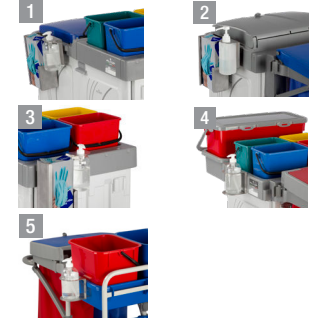

I1050075

9x9x10 cm

1. fitting Alpha bag holder 150 L
2. fitting Alpha central ring
3. fitting Alpha closing profile thanks to the long holder P1909959U

I1051075

13,5x9x10 cm

4. fitting Alpha central upper baskets

I1052075

11x9x10 cm

5. fitting Morgan central baskets