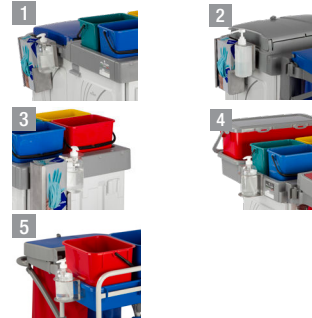

I1051074

13,5x10x9,5 cm

4. fitting Alpha central upper baskets

I1052074

12,5x10x9,5 cm

5. fitting Morgan central baskets

**Holder for disinfectant solution
without support base**

I1050075