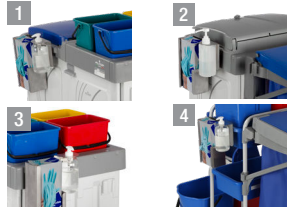

HA0603004U000

177x55x109 cm

I1050073

10x22x25 cm

1. fitting Alpha bag holder 150 L
2. fitting Alpha central ring
3. fitting Alpha closing profile thanks to the long holder P1909959U

I1052073

11x22x25 cm

4. fitting Morgan central baskets