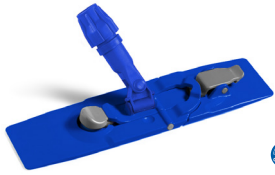

Mop holders for pocket mop

UNIKO - foldable plastic mop holder with mop fixing clip

0000TD0020AU 40x11 cm
0000TD0010AU 50x13 cm